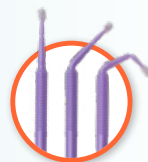

DUO DELIVERS.

DOUBLE-BEND DESIGN

DUO's innovative double-bending tip unlocks access to the most challenging areas, giving clinicians precision where it matters most.

ULTIMATE CONTROL

Designed to feel like an extension of your hand, DUO offers unmatched stability and ergonomic ease during every procedure.

OPTIMAL DELIVERY

From etchants to adhesives, DUO ensures consistent, controlled application for flawless results every time.

PRECISION IN EVERY BEND.
CONTROL IN EVERY DROP.

**SCAN THE QR CODE
TO LEARN MORE**

younginnovations.com/microbrush-duo

ITEM #	COLOR	SIZE
292724	Pearl Purple	100ct Tray
292725	Pearl Blue	100ct Tray

Rev. 02/2026