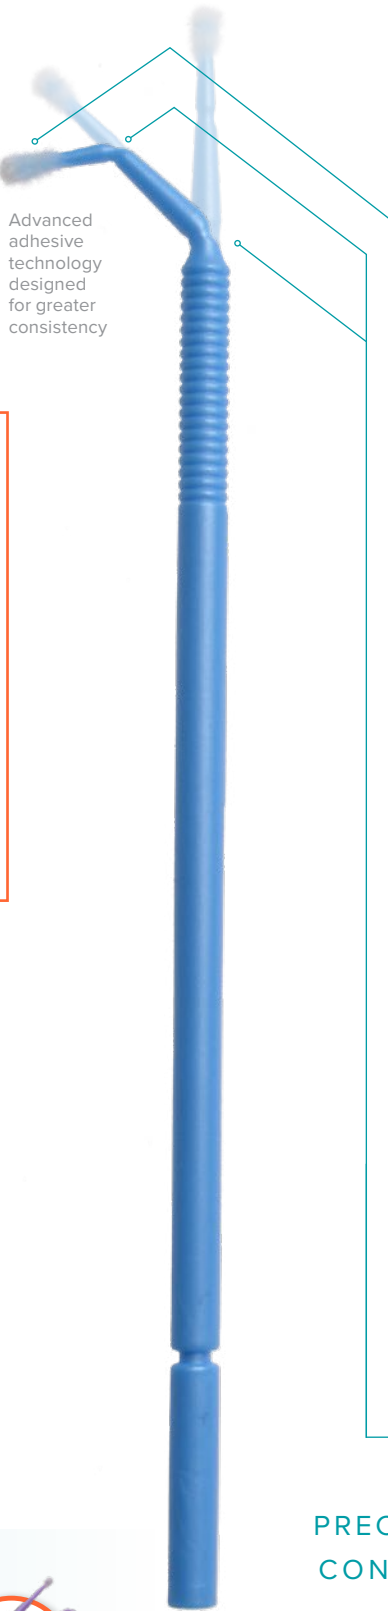

Microbrush[®] **DUO**[™]

NEW!

An Extension of You

Ergonomically designed, DUO's stay-put bend holds its shape so you can focus on the patient—moving seamlessly with you during every procedure.

Precision Redefined

DUO delivers exact, drip-free flow—applying the right amount every time for adhesives, etchants, sealants, and more, so you can work confidently without guessing.

Double Bend Design

DUO's dual bends reach tight spots others can't, and hold their shape, making precise application smooth and natural—giving you confidence and ease every time.

PRECISION, PERFECTED.

When your tools work as hard as you do, every procedure gets sharper, smoother, and more successful. Microbrush DUO redefines what's possible with a revolutionary double-bending tip that grants effortless access to the toughest areas, precision control that eliminates waste, and ergonomic comfort that feels like second nature. Engineered for professionals who demand consistency, performance, and reliability—DUO doesn't just keep up, it elevates. Ready to reach further, deliver smarter, and work more confidently?

DUO DELIVERS.

DOUBLE-BEND DESIGN

DUO's innovative double-bending tip unlocks access to the most challenging areas, giving clinicians precision where it matters most.

ULTIMATE CONTROL

Designed to feel like an extension of your hand, DUO offers unmatched stability and ergonomic ease during every procedure.